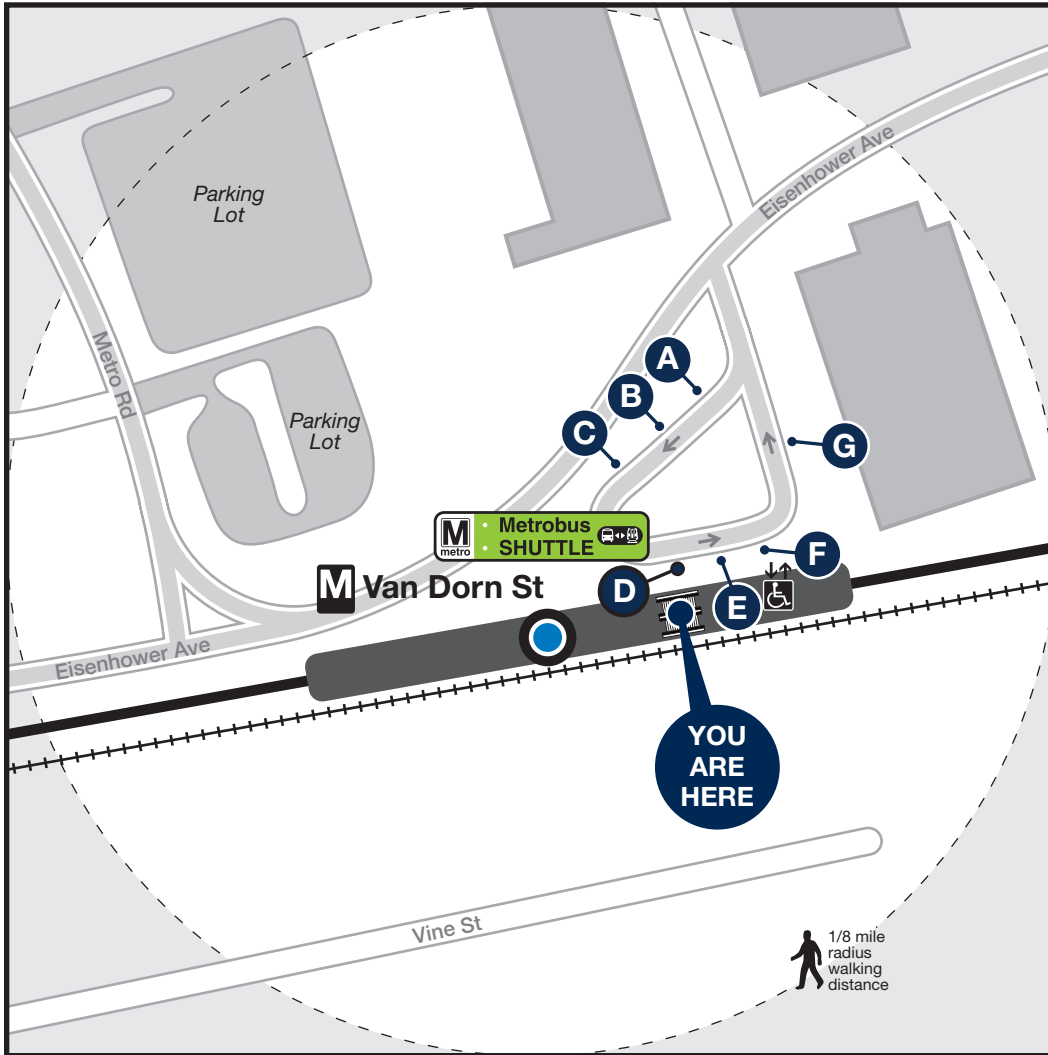

Station Vicinity Map Van Dorn St

LEGEND

A Bus Stop (on the street) **A** Bus Bay (at the station)

The lettered discs on this map will help you locate the bus stop or bay near this station. Be advised the letters are not displayed on the street bus stops.

Elevator

Escalator

Bus Route

Metrorail Station and line

85.094.EVAC-0622

D Metrobus SHUTTLE

In the event of an emergency, this bus stop will also be served by shuttle buses.

Approximate walking distance to the next Metro Station from this exit

There are no stations within a reasonable walking distance.

Frequent service is available on selected lines. Look for the *Frequent Service* icon. Buses run frequently every day between 7:00am and 9:00pm. Less frequent service runs at early morning and late night times.

BUS SERVICE AND BOARDING LOCATIONS

| Route | Destination | Board at |
|----------------------------------|-------------------|----------|
| METROBUS FREQUENT SERVICE | | |
| 7A | Pentagon M | G |

| Route | Destination | Board at |
|------------------------|---------------------------|----------|
| DASH-ALEXANDRIA | | |
| 30 | Braddock Rd M | B |
| 32 | King St-Old Town M | A |
| 32 | Landmark Mall | A |
| 35 | Pentagon M | C |